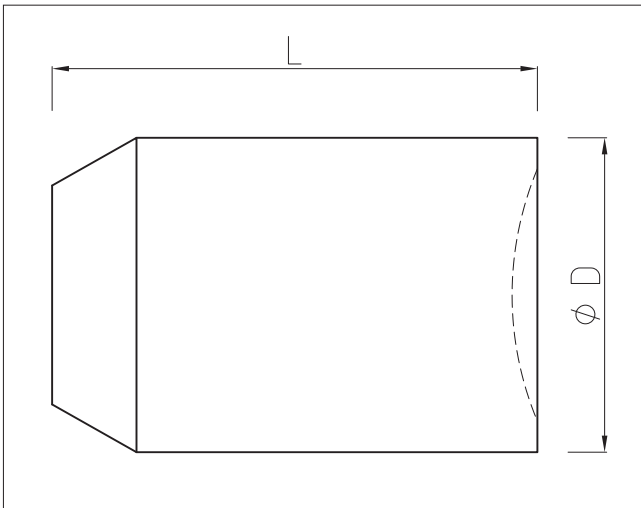

Foam Pig type PU-HD-TW

The total-wire-brush foam pig is completely furnished with steel brushes, which make it the most heavy duty cleaning pig available (also available with nylon brushes). The total-wire-brush foam pig will travers 3-D radius bends and diameter reductions upto 5%.

Standard dimensions in mm, Standard deviation +/- 2%.
Spacial dimentions and executions available upon request.
Density: 110 kg/m³ (9 lbs/cft)
Maximum diameter reduction: 5%

Size	D x L	Weight (kg)
2"	60x155	0.38
2.1/2"	73x165	0.48
3"	85x155	0.57
4"	110x195	0.90
5"	139x220	1.20
6"	168x266	2.00
7"	177x280	2.40
8"	215x330	3.60
10"	260x415	6.30
12"	321x510	10.00
14"	346x530	11.90
16"	400x595	18.00
18"	463x760	22.00
20"	513x760	30.00
22"	563x810	37.00
24"	613x880	46.00
26"	673x990	61.00
28"	718x945	66.00
30"	768x1130	89.00
32"	818x1170	100.00
34"	863x1340	125.00
36"	918x1370	140.00
38"	968x1370	155.00
40"	1018x1470	185.00
42"	1068x1580	215.00
44"	1128x1640	245.00
46"	1168x1720	275.00
48"	1228x1760	305.00
56"	1430x2100	480.00
60"	1540x2230	660.00
64"	1630x2600	750.00
76"	1960x2820	1200.00
80"	2050x3000	1650.00